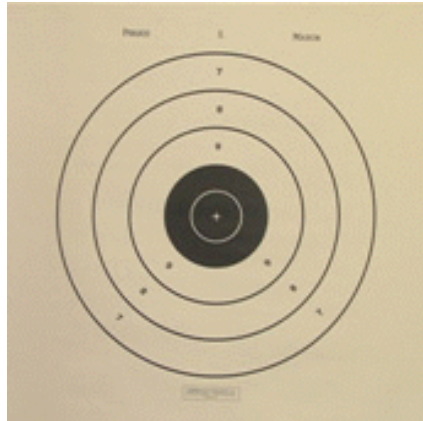

# Walt Wise Memorial Police Pistol Match

## Police-L Target & Repair Center

Full size target

Repair center

June 10, 2024